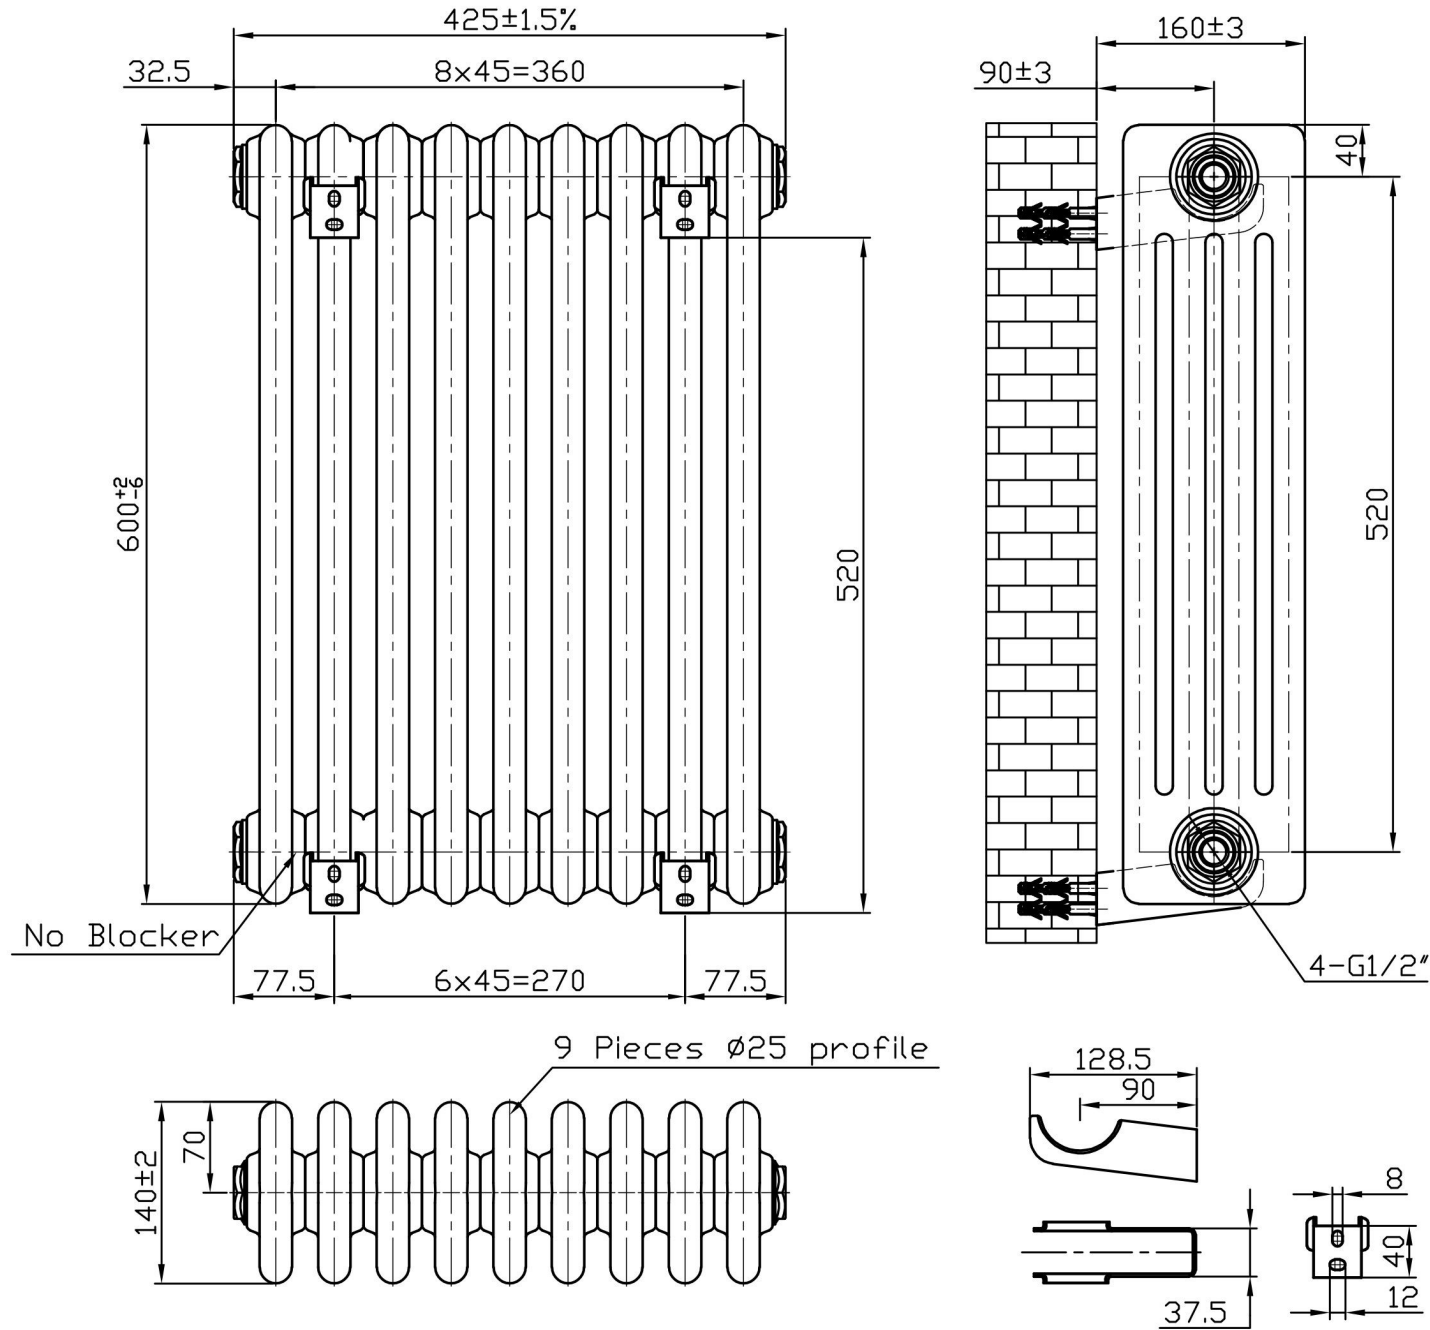

Imperia 4 Column Horizontal 600 x 425mm. Painted

Technical Drawing

Unit: mm